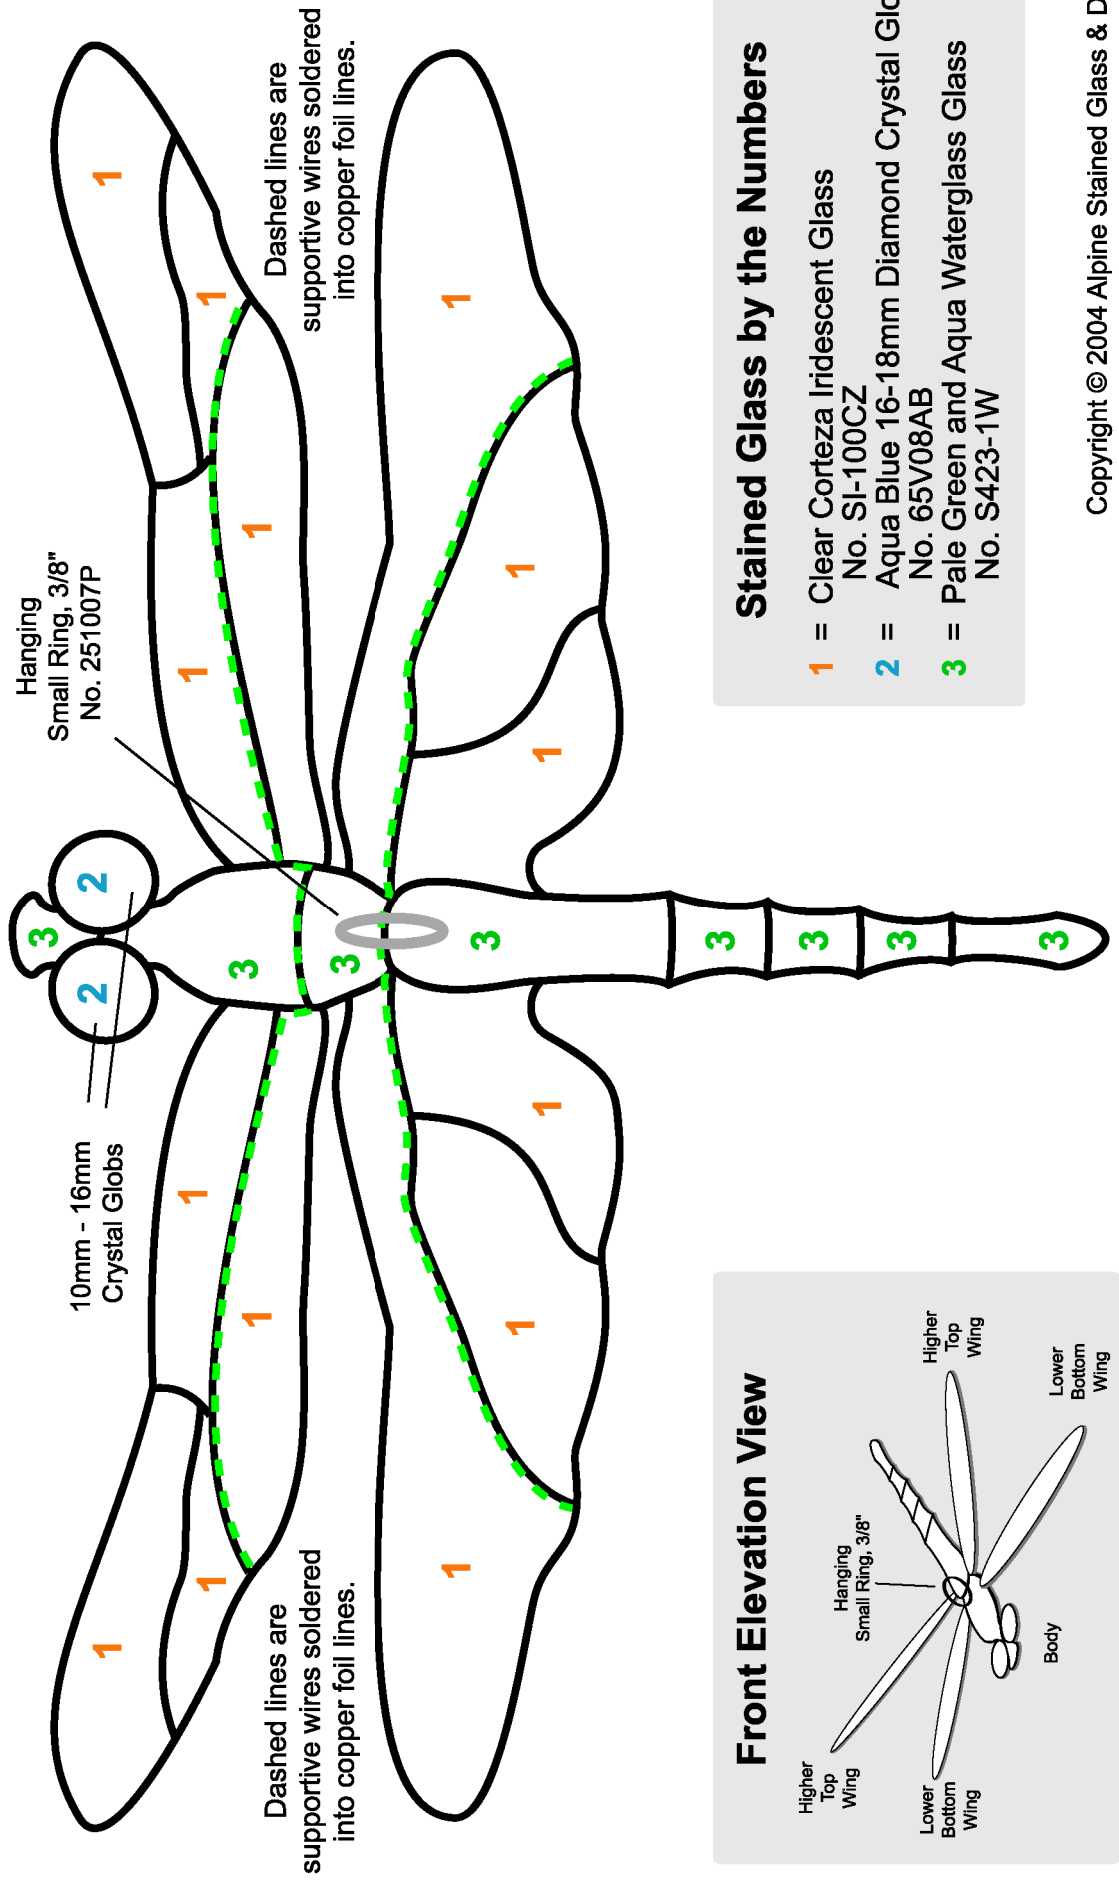

Dragonfly Suncatcher — Dimensional —

Top View

Front Elevation View

Stained Glass by the Numbers

- 1 = Clear Corteza Iridescent Glass No. SI-100CZ
- 2 = Aqua Blue 16-18mm Diamond Crystal Glob No. 65V08AB
- 3 = Pale Green and Aqua Waterglass Glass No. S423-1W