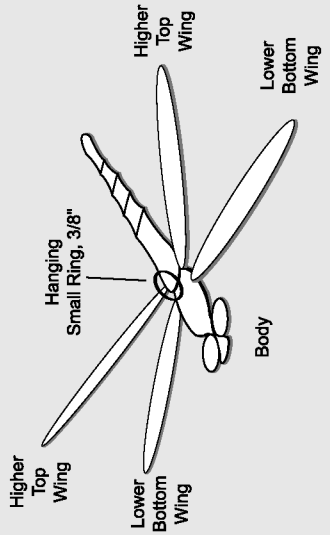

Dragonfly Suncatcher — Dimensional —

Top View

Front Elevation View

Stained Glass by the Numbers

- 1 = Clear Corteza Iridescent Glass No. SI-100CZ
- 2 = Aqua Blue 16-18mm Diamond Crystal Glob No. 65V08AB
- 3 = Pale Green and Aqua Waterglass Glass No. S423-1W